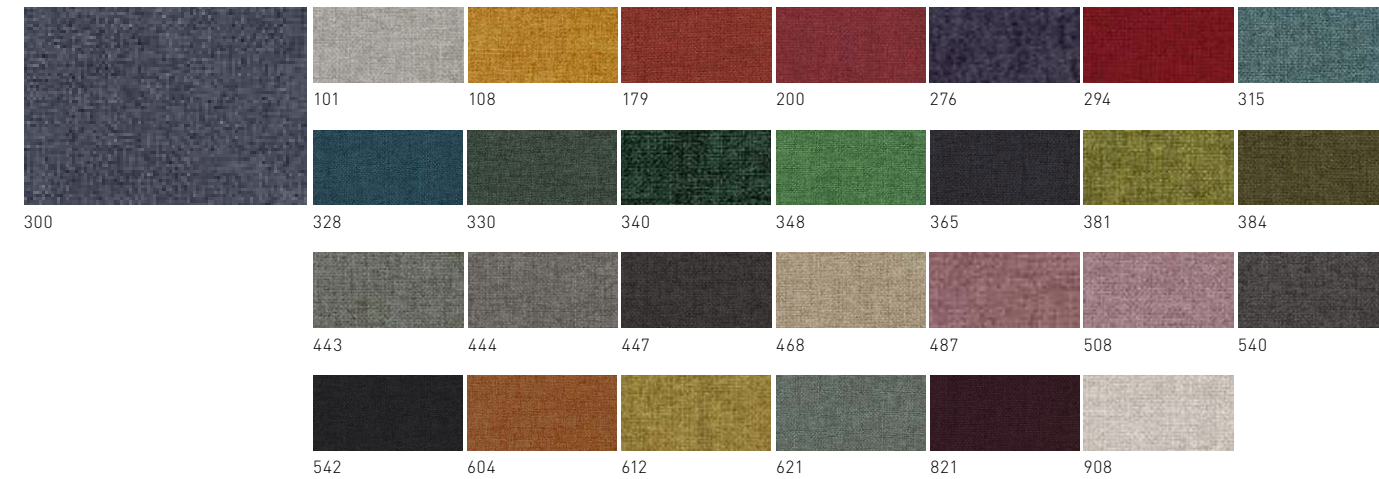

ColourLab

Schiavello's innovative ColourLab brings a considered and cohesive palette of finishes to working and living spaces. Curated by Giulio Ridolfo and developed by Schiavello, the palette beautifully balances colour, texture and layering across a variety of materials.

CATEGORY 0
Focus, Smart
& Urban

CATEGORY 1
Messenger
& Metric

CATEGORY 2
Field & Mode

FABRIC

FOCUS / Category 0