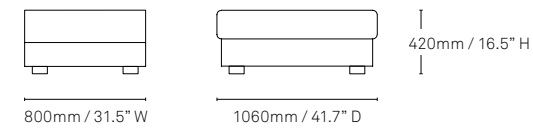

Configurations

Mena's versatility lies in its well-engineered modularity, comprising of individual, two or three-seater lounges as well as chaise and ottoman options. It is available with or without arms for a formal or casual lounge suitable for a variety of spaces.