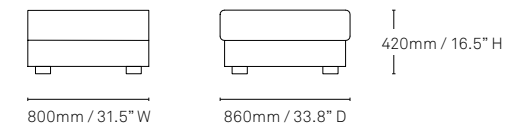

Configurations

Mena's versatility lies in its well-engineered modularity, comprising of individual, two or three-seater lounges as well as chaise and ottoman options. It is available with or without arms for a formal or casual lounge suitable for a variety of spaces.