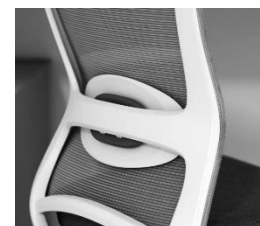

DASH TASK

DATA430AA-W

DATA430AA-W

DATA430AA

DATA430NA

DASH Task

Dash is a striking and unique, feature packed task chair. Standard seat depth adjustment, weight activated auto-balance mechanism and self-adjusting lumbar support, make the Dash chair super easy to get comfortable in and intuitive for the user. 3D adjustable armrests are optional, and the frame is available either in black or white-grey.

HIGHLIGHTS

3D Adjustable Armrests (optional)

Seat Depth Adjustment (standard)

Optional Polished Aluminium Base

BIFMA
ANSI/BIFMA X5.1 Certified

Choose your seat fabric and colour

Adjustable Lumbar Support (standard)