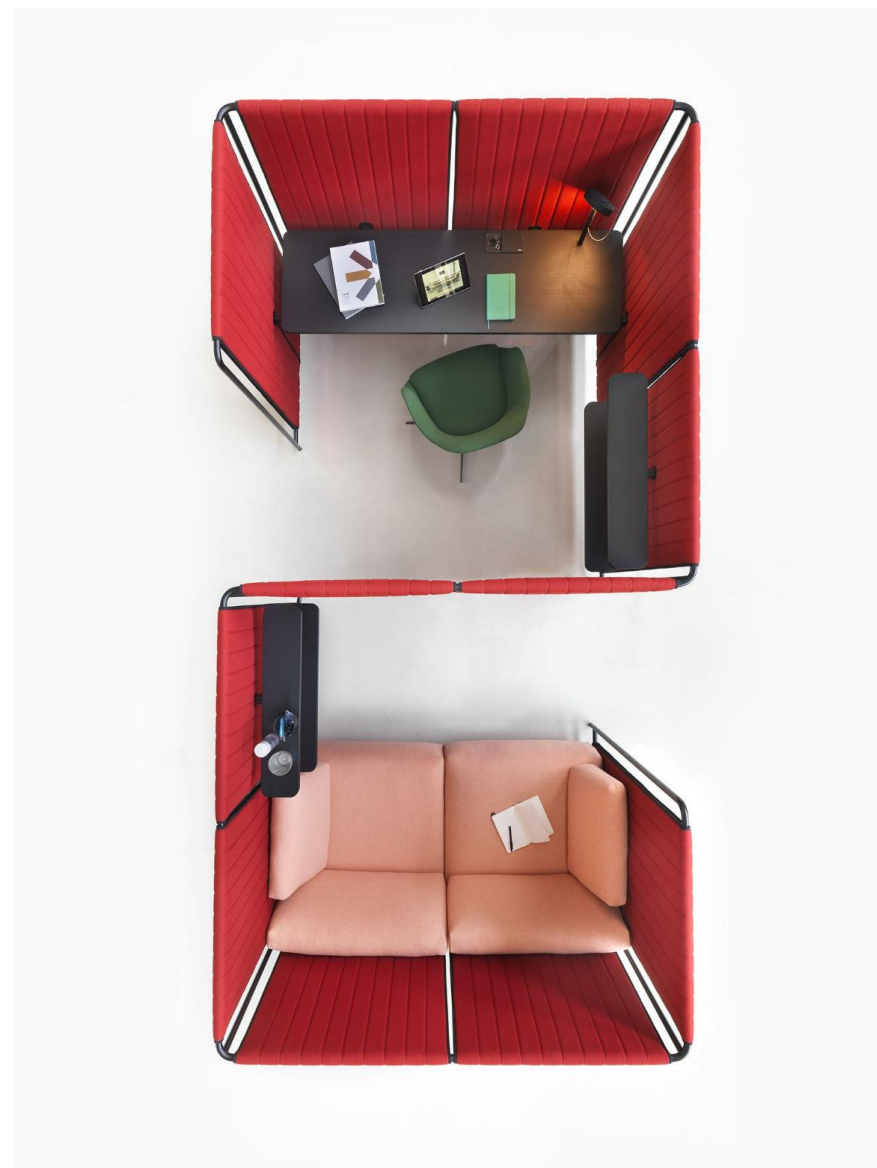

幕布

它的設計靈感來自幕布，具有神秘感 和期待感！

Its design inspiration comes from the curtain, with a sense of mystery and expectation!

辦公系統每個獨立的單元定義于半封閉且完全封閉的空間單元，具有自主性；在開放辦公區完全能滿足員工的空間需求以及集體會議區域，具備多功能設備，靈活而可持續的家具解決方案。

Each independent unit of the office system is defined in a semi closed and completely closed space unit, which has autonomy; in the open office area, it can fully meet the space needs of employees and the collective meeting area, with multi-functional equipment, flexible and sustainable furniture solutions.

幕布組合工作位

Poste de travail

概念性屏風沙發突破常規，擺放的位置決定了空間裝飾與企業象徵，還有完整的空間區隔作用。

Conceptual Screen sofa Breakthrough the routine, the location determined space decoration and Enterprise symbols, and the Complete Space Area Separation.

工作空間裏有一個移動的、靈活的辦公室，或者在你需要一個集中精神工作的環境，幕布創造一個私人空間。

There is a mobile, flexible office in the workspace, or in an environment where you need to focus on your work, the curtain creates a private space.

概念性屏風沙發突破常規，擺放的位置決定了空間裝飾與企業象徵，還有完整的空間區隔作用。**of course** 擴大空間裝備，可自由配置桌面、沙發、書架、USB電源插座、時尚檯燈等，腳架還可配滑輪，方便移動使用。

The conceptual screen sofa breaks through the routine, and its placement determines the space decoration and enterprise symbol, as well as the complete space separation function. Of course expands space equipment, and can be freely configured with desktop, sofa, bookshelf, USB power socket, fashion table lamp, etc. the foot stand can also be equipped with pulley, which is convenient for mobile use.