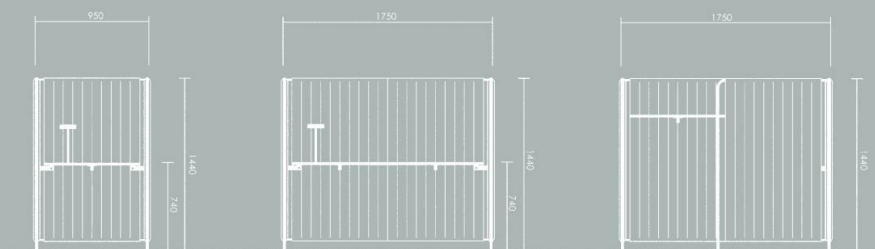

9PEN402
▲ L11750*W950*900H

9PEN403
▲ L2250*W950*900H

9PEN404
▲ L950*W950*1440H

9PEN405
▲ L950*W950*1440H

9PEN406
▲ L2550*W950*1440H

● 幕布卡座

9PEN501
▲ L950*W950*1440H

9PEN502
▲ L11750*W950*1440H

9PEN503
▲ L11750*W1750*1440H

9PEN504
▲ L2600*W1750*1440H

● 備選方案

▲ 側滑式插座

▲ 無線充電座

▲ 滑輪腳

HIQ Group Limited

Unit 2209, Kodak House II, 39 Healthy Street East, North Point, Hong Kong