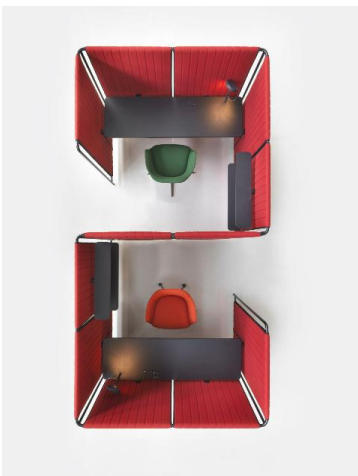

Solutions and mix and match
| 幕布