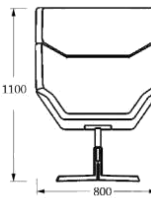

Catherine R/HX

黑色：

Catherine R&L/X

Catherine R&L/HX

Catherine Stool

Catherine ST

HIQ Group Limited

Unit 2209, Kodak House II,
39 Healthy Street East, North Point, Hong Kong
Tel: (852) 2575 8966, Fax: (852) 2575 8633
Website: <http://www.hiq-group.com>