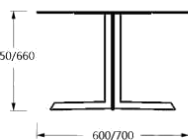

Catherine R/HX

黑色：

Catherine R&L/X

Catherine R&L/HX

Catherine Stool

Catherine ST

HIQ Group Limited

Unit 2209, Kodak House II,
39 Healthy Street East, North Point, Hong Kong
Tel: (852) 2575 8966, Fax: (852) 2575 8633
Website: <http://www.hiq-group.com>