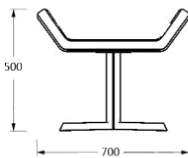

Catherine R/HX

黑色：

Catherine R&L/X

Catherine R&L/HX

Catherine Stool

Catherine ST

HIQ Group Limited

Unit 2209, Kodak House II,
39 Healthy Street East, North Point, Hong Kong
Tel: (852) 2575 8966, Fax: (852) 2575 8633
Website: <http://www.hiq-group.com>