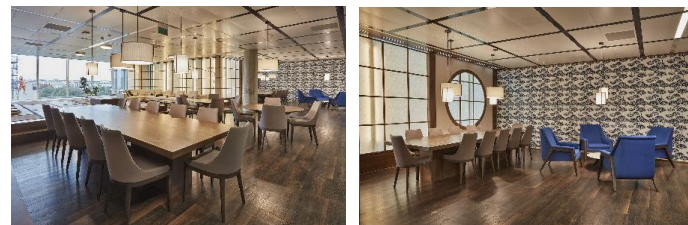

НИО

瑪吉完美駕馭  
任何空間

- 辦公休閒區
- Office and leisure area
- 大堂接待區
- Lobby reception area
- 醫院休息區
- Hospital rest area
- 培訓機構前台接待區
- Front desk / reception area of training institution
- 餐廳用餐前台區
- Dining in restaurant / reception area

感受那流暢的線條，讓人細看總是無法控制自己的手指從椅背撫摸到扶手。

Feel the smooth lines, let people look at the fingers that can't control themselves from the back of the chair to the armrest.

流暢的線條勾勒出簡潔的造型，搭配柔軟精緻的面料，觸感、質感十足，創造出簡單自然氛圍，至于空間中，有一種低調的深刻。

The smooth lines outline a simple shape, with soft and delicate fabrics, full of touch and texture, creating a simple natural atmosphere, as for the space, there is a low-key deep.

木質感的家具更加適合空間的溫潤質感，而且家具結構也更加結實。

## 場景案例

Scenario case

瑪吉使用在餐廳裏，用藍色來點綴，置身此境感覺寧靜、清新豁達之感，可以享受美食的同時，心情更會得以放鬆舒適。

Maggie used in the restaurant, decorated with blue, feeling quiet, fresh and open-minded in this environment, you can enjoy the delicious food, at the same time, the mood will be more relaxed and comfortable.