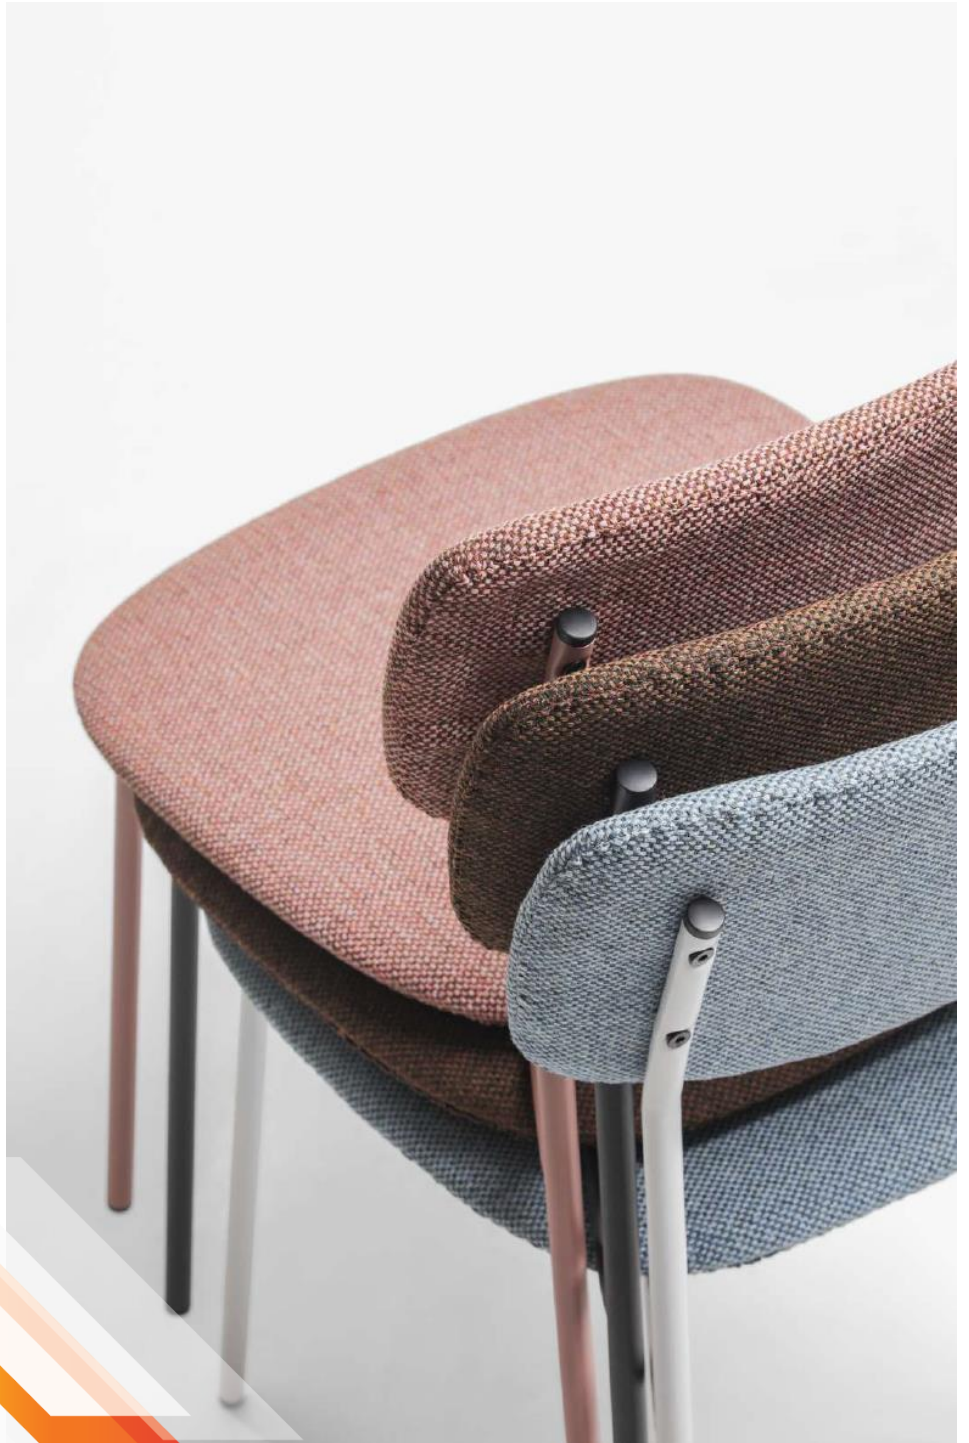

FOLLOW CHAIR

Get inspiration from dragonfly body posture, draw the outline of light outline with metal pipe and plank, get a very friendly seat to exquisite house type.

The slender chair legs with a diameter of 16mm bionic dragonfly thin legs make the limited space more transparent.

follow chair

H.O.L.Z

Materials

Sit Face:
Polypropylene
(PP)
Linen leather

Chair Leg:
Hollow tube with
baking paint

Colour:

chair
holz

Materials

Sit Face:
Polypropylene
(PP)
PU leather

Chair Leg:
Hollow tube with
baking paint

Colour:

SIZE: W45*D49*H78 SH45
UNIT:cm

follow chair

H.O.L.Z

Materials

Sit Face:
Polypropylene
(PP)