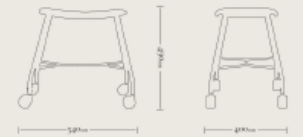

just like skate chair, which is simple, rich and modern

SKATE ATTITUDE

Simple is also a kind of beauty / pure color, paired with any furniture, to show the romantic life atmosphere, full of your endless pursuit of home life.

SKATE SIZE

In order to adapt the wider space

REGULAR COLORS / METAL FRAME:

The unique and simple arc is wrapped in comfortable sponge and cloth

dusty pink, rusty red, burgundy red, blue grey, green, grey, dark grey, black and white