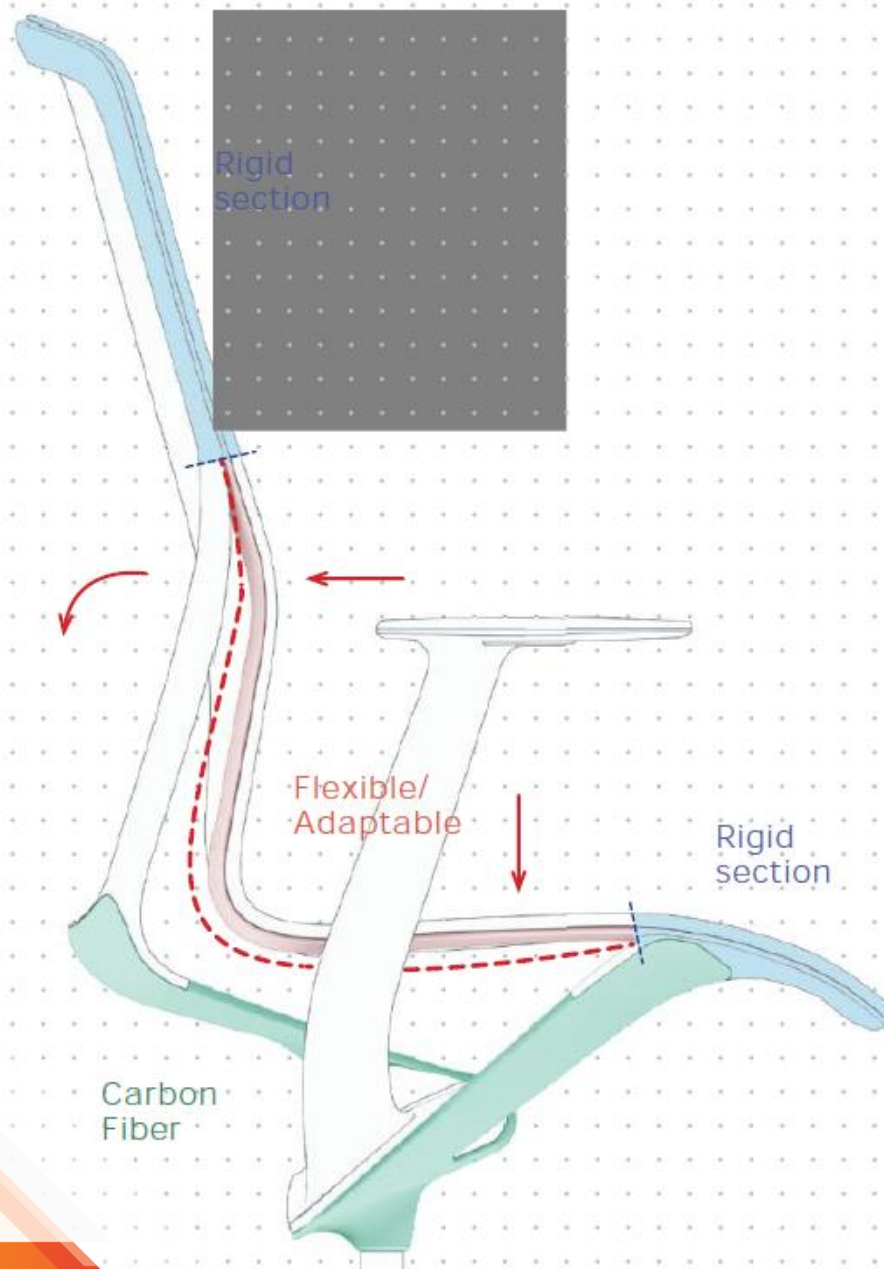

Aria

less is more

简单和活力。

在一个万物瞬息万变的世界里，Aria能够自如的融入每一个环境当中。Aria提供了一种新的体验，用户只需轻轻坐下就立马能体验到漂浮在日常生活的舒适感。流畅的线条与专门为Aria设计的底盘相结合，将其推向了行业的前沿。

Simplicity and dynamism.

In a world where everything changes rapidly, Aria can blend into every environment freely. Aria provides a new experience where users can immediately experience the comfort of floating in daily life just by sitting down. Its continuous lines combined with the integrated mechanism push Aria to the forefront of technology.

曲线的艺术

圆润的质感、流畅的线条，重新思考外观和功能的边界，探索前卫的办公艺术。

The mellow texture and smooth lines rethink the boundary between appearance and function, and explore avant-garde office art.

The art of curves
Simplicity and dynamism