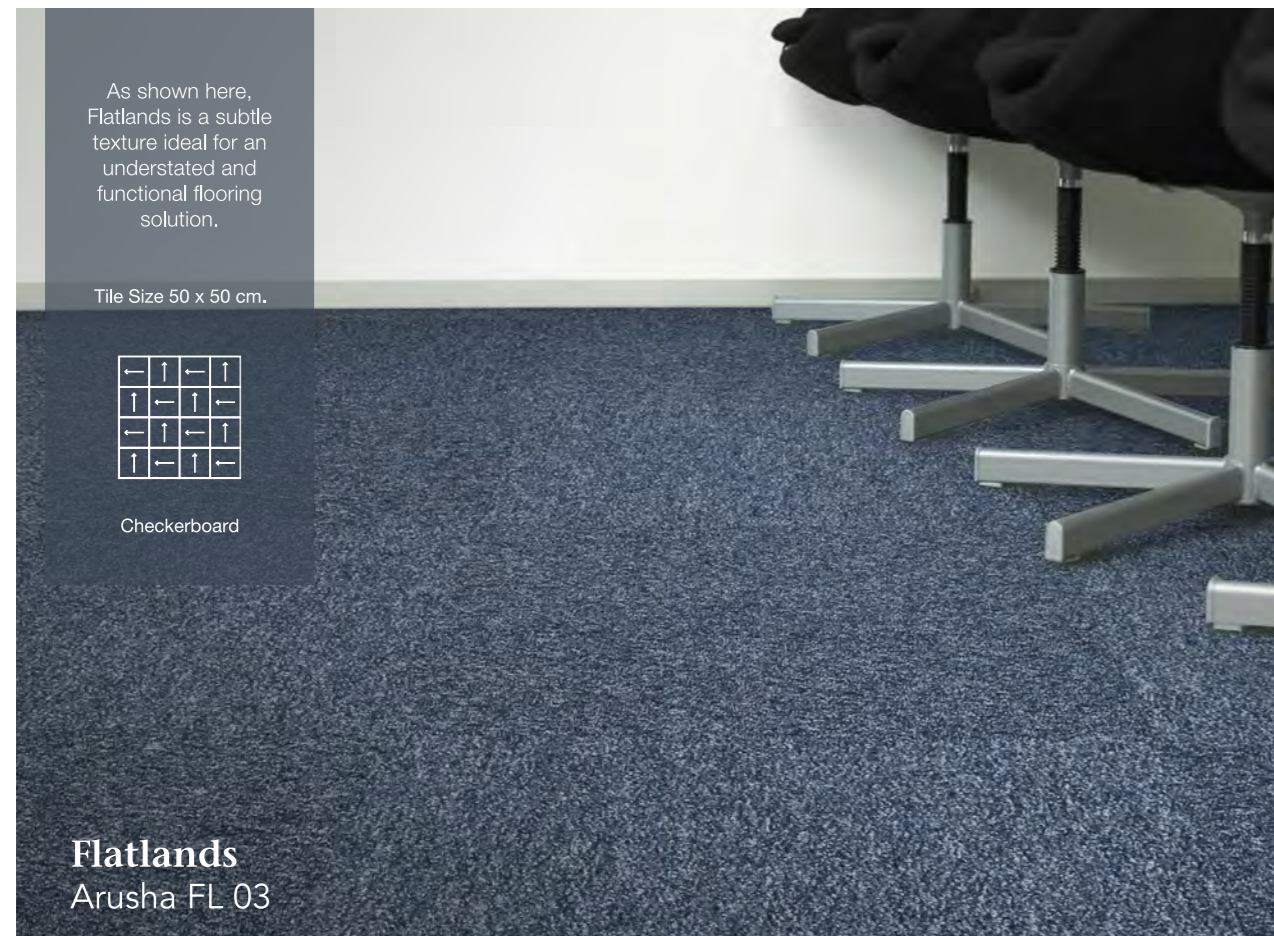

Mesa

Tile Size 50 x 50 cm., 25 x 100 cm.

Flatlands

Tile Size 50 x 50 cm., 25 x 100 cm.

Mesa

CARPET TILE SPECIFICATIONS

CONSTRUCTION	Multi Level Texture Tufted	BACKING STRUCTURE	EcoSquare®, Reinforced Recycled Backing
PILE FIBER	100% Solution Dyed Nylon	PILE TREATMENT	Stain Protection and Dry Soil Repellency
TUFTING GAUGE	1/12 inch	TILE SIZE	50 x 50 cm., 25 x 100 cm.
PILE HEIGHT	2.5 - 5.0 mm.	BACKING OPTIONS AND WIDTH	Available, contact our sales representative for information
TOTAL CARPET WEIGHT	4,010 gm/sq.m.		

Specifications are subject to normal manufacturing tolerances, and subject to change without prior notice. As in all quality carpets, colors are subject to dye lot variations.

Flatlands

CARPET TILE SPECIFICATIONS

CONSTRUCTION	Multi Level Texture Tufted	BACKING STRUCTURE	EcoSquare®, Reinforced Recycled Backing
PILE FIBER	100% Solution Dyed Nylon	PILE TREATMENT	Stain Protection and Dry Soil Repellency
TUFTING GAUGE	1/10 inch	TILE SIZE	50 x 50 cm., 25 x 100 cm.
PILE HEIGHT	3.0 - 4.0 mm.	BACKING OPTIONS AND WIDTH	Available, contact our sales representative for information
TOTAL CARPET WEIGHT	3,995 gm/sq.m.		

Specifications are subject to normal manufacturing tolerances, and subject to change without prior notice. As in all quality carpets, colors are subject to dye lot variations.