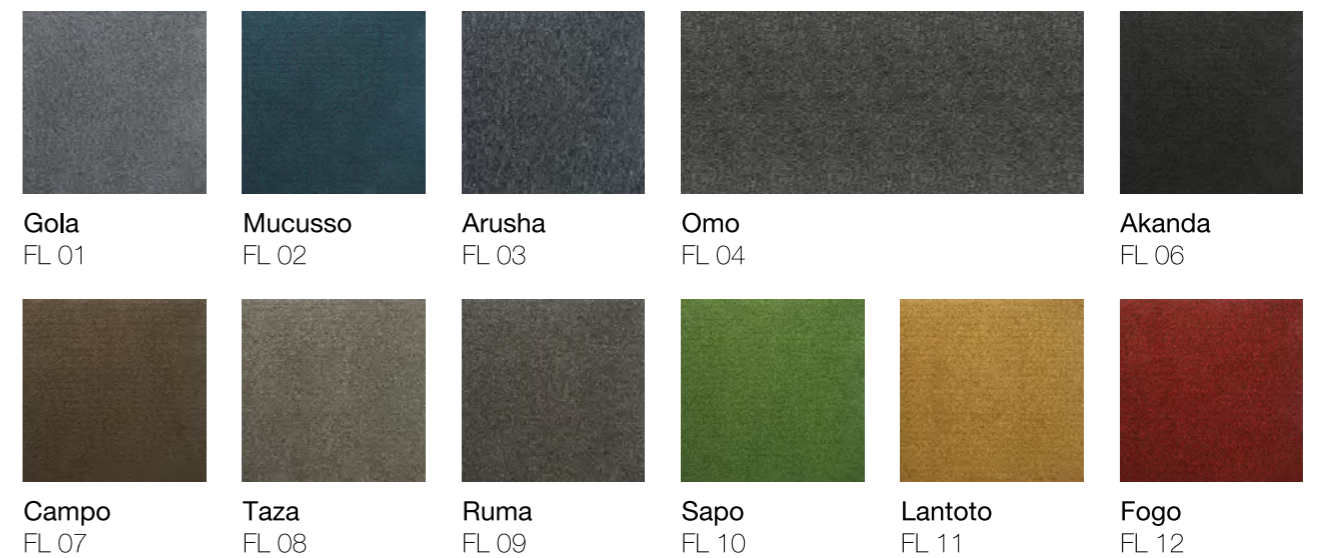

Flatlands

Tile Size 50 x 50 cm., 25 x 100 cm.

Mesa

CARPET TILE SPECIFICATIONS

CONSTRUCTION	Multi Level Texture Tufted	BACKING STRUCTURE	EcoSquare®, Reinforced Recycled Backing
PILE FIBER	100% Solution Dyed Nylon	PILE TREATMENT	Stain Protection and Dry Soil Repellency
TUFTING GAUGE	1/12 inch	TILE SIZE	50 x 50 cm., 25 x 100 cm.
PILE HEIGHT	2.5 - 5.0 mm.	BACKING OPTIONS AND WIDTH	Available, contact our sales representative for information
TOTAL CARPET WEIGHT	4,010 gm/sq.m.		

Specifications are subject to normal manufacturing tolerances, and subject to change without prior notice. As in all quality carpets, colors are subject to dye lot variations.

Flatlands

CARPET TILE SPECIFICATIONS

CONSTRUCTION	Multi Level Texture Tufted	BACKING STRUCTURE	EcoSquare®, Reinforced Recycled Backing
PILE FIBER	100% Solution Dyed Nylon	PILE TREATMENT	Stain Protection and Dry Soil Repellency
TUFTING GAUGE	1/10 inch	TILE SIZE	50 x 50 cm., 25 x 100 cm.
PILE HEIGHT	3.0 - 4.0 mm.	BACKING OPTIONS AND WIDTH	Available, contact our sales representative for information
TOTAL CARPET WEIGHT	3,995 gm/sq.m.		

Specifications are subject to normal manufacturing tolerances, and subject to change without prior notice. As in all quality carpets, colors are subject to dye lot variations.